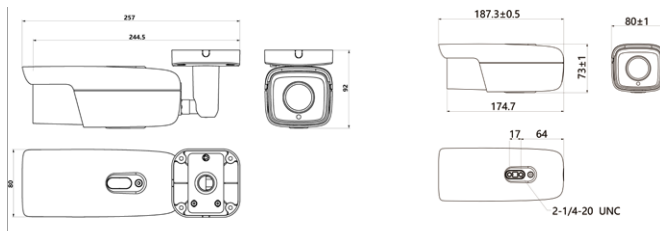

#### A Variety of Installation Modes

- Supports 90°, 180°, 270° image rotation
- Motorized varifocal lens

### Dimensions

Units:mm